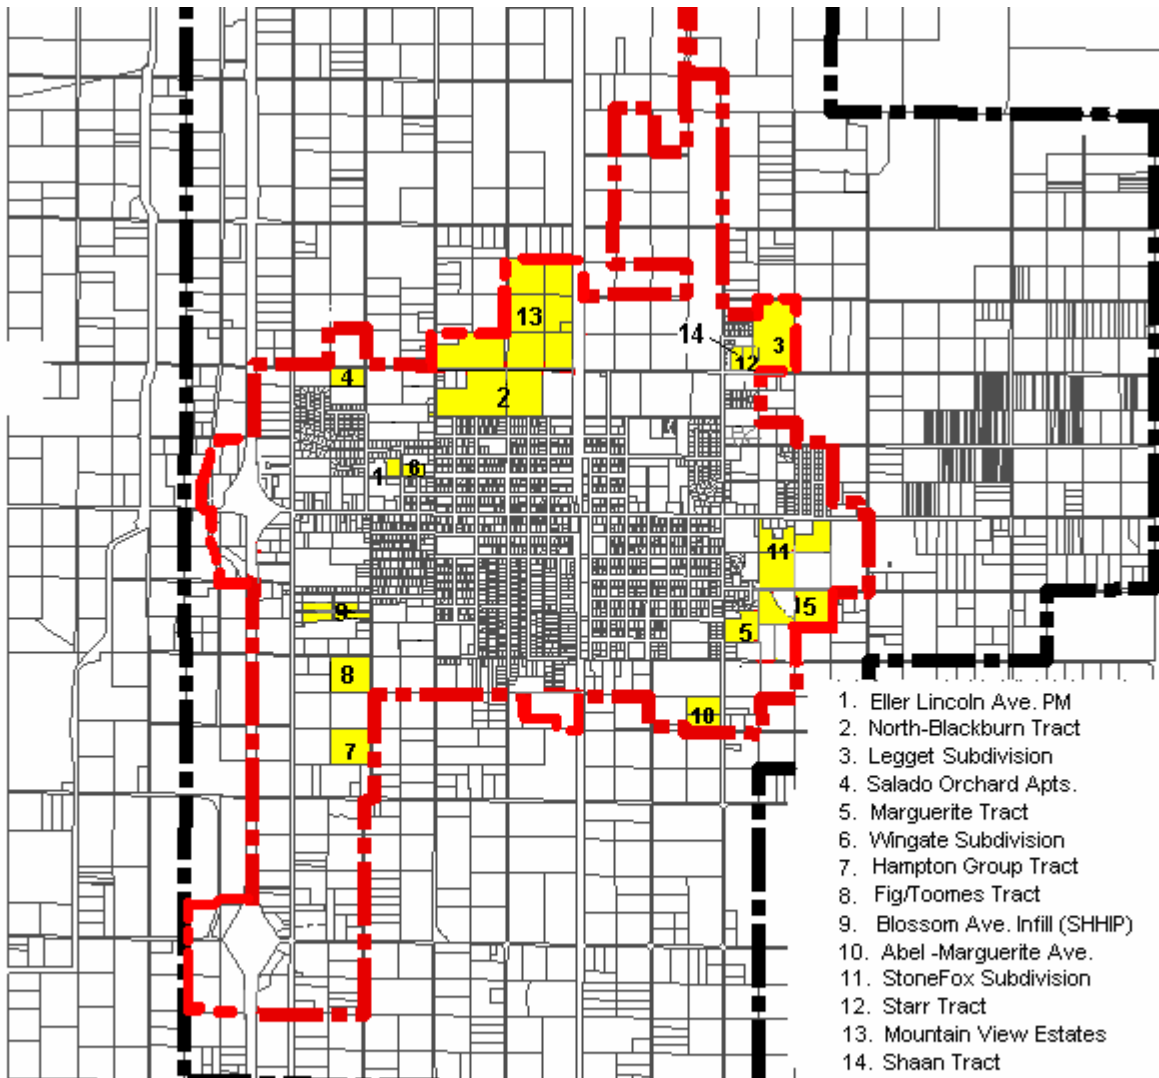

**CITY OF CORNING**  
**CURRENT RESIDENTIAL PROJECT LIST**  
**MARCH 1, 2008**

1. Eller Lincoln Ave. PM
2. North-Blackburn Tract
3. Legget Subdivision
4. Salado Orchard Apts.
5. Marguerite Tract
6. Wingate Subdivision
7. Hampton Group Tract
8. Fig/Toomes Tract
9. Blossom Ave. Infill (SHHIP)
10. Abel -Marguerite Ave.
11. StoneFox Subdivision
12. Starr Tract
13. Mountain View Estates
14. Shaan Tract
15. Kaye Tract

**CITY OF CORNING**  
**CURRENT RESIDENTIAL PROJECT LIST**  
**MARCH 1, 2008**

<b>Status</b>	<b>Project</b>	<b>Map Key</b>	<b>Units</b>
<b>Constructing*</b>			
	Wingate Tract	6	9
	Doug Starr Tract (Blackburn)	12	14
	Lincoln Avenue Parcel Map	1	4
	StoneFox (Wold) Subdivision	11	80
	Blossom Ave. Infill (Phase 1)	9	14
	Salado Orchard Apartments	4	48
	Blossom Ave. Tract (Phase 2)	9	8
	Blossom Avenue (Phase 3)	9	22
		subtotal	199
<b>Tentative Map or Use Permit Approved</b>			
	Leggett Tract	3	95
	Marguerite Tract	5	58
	Fig/Toomes Tract	8	44
	Kaye Tract	15	36
	Hampton Group Tract	7	52
	North-Blackburn Tract	2	134
	Shaan Tract	14	14
	Abel-Marguerite Ave.	10	61
		subtotal	494
<b>Tentative Map Pending</b>			
	Mountain View Tract	13	318
<b>Preliminary Map</b>			
<b>Other</b>			
<b>Total</b>			<b>1011</b>